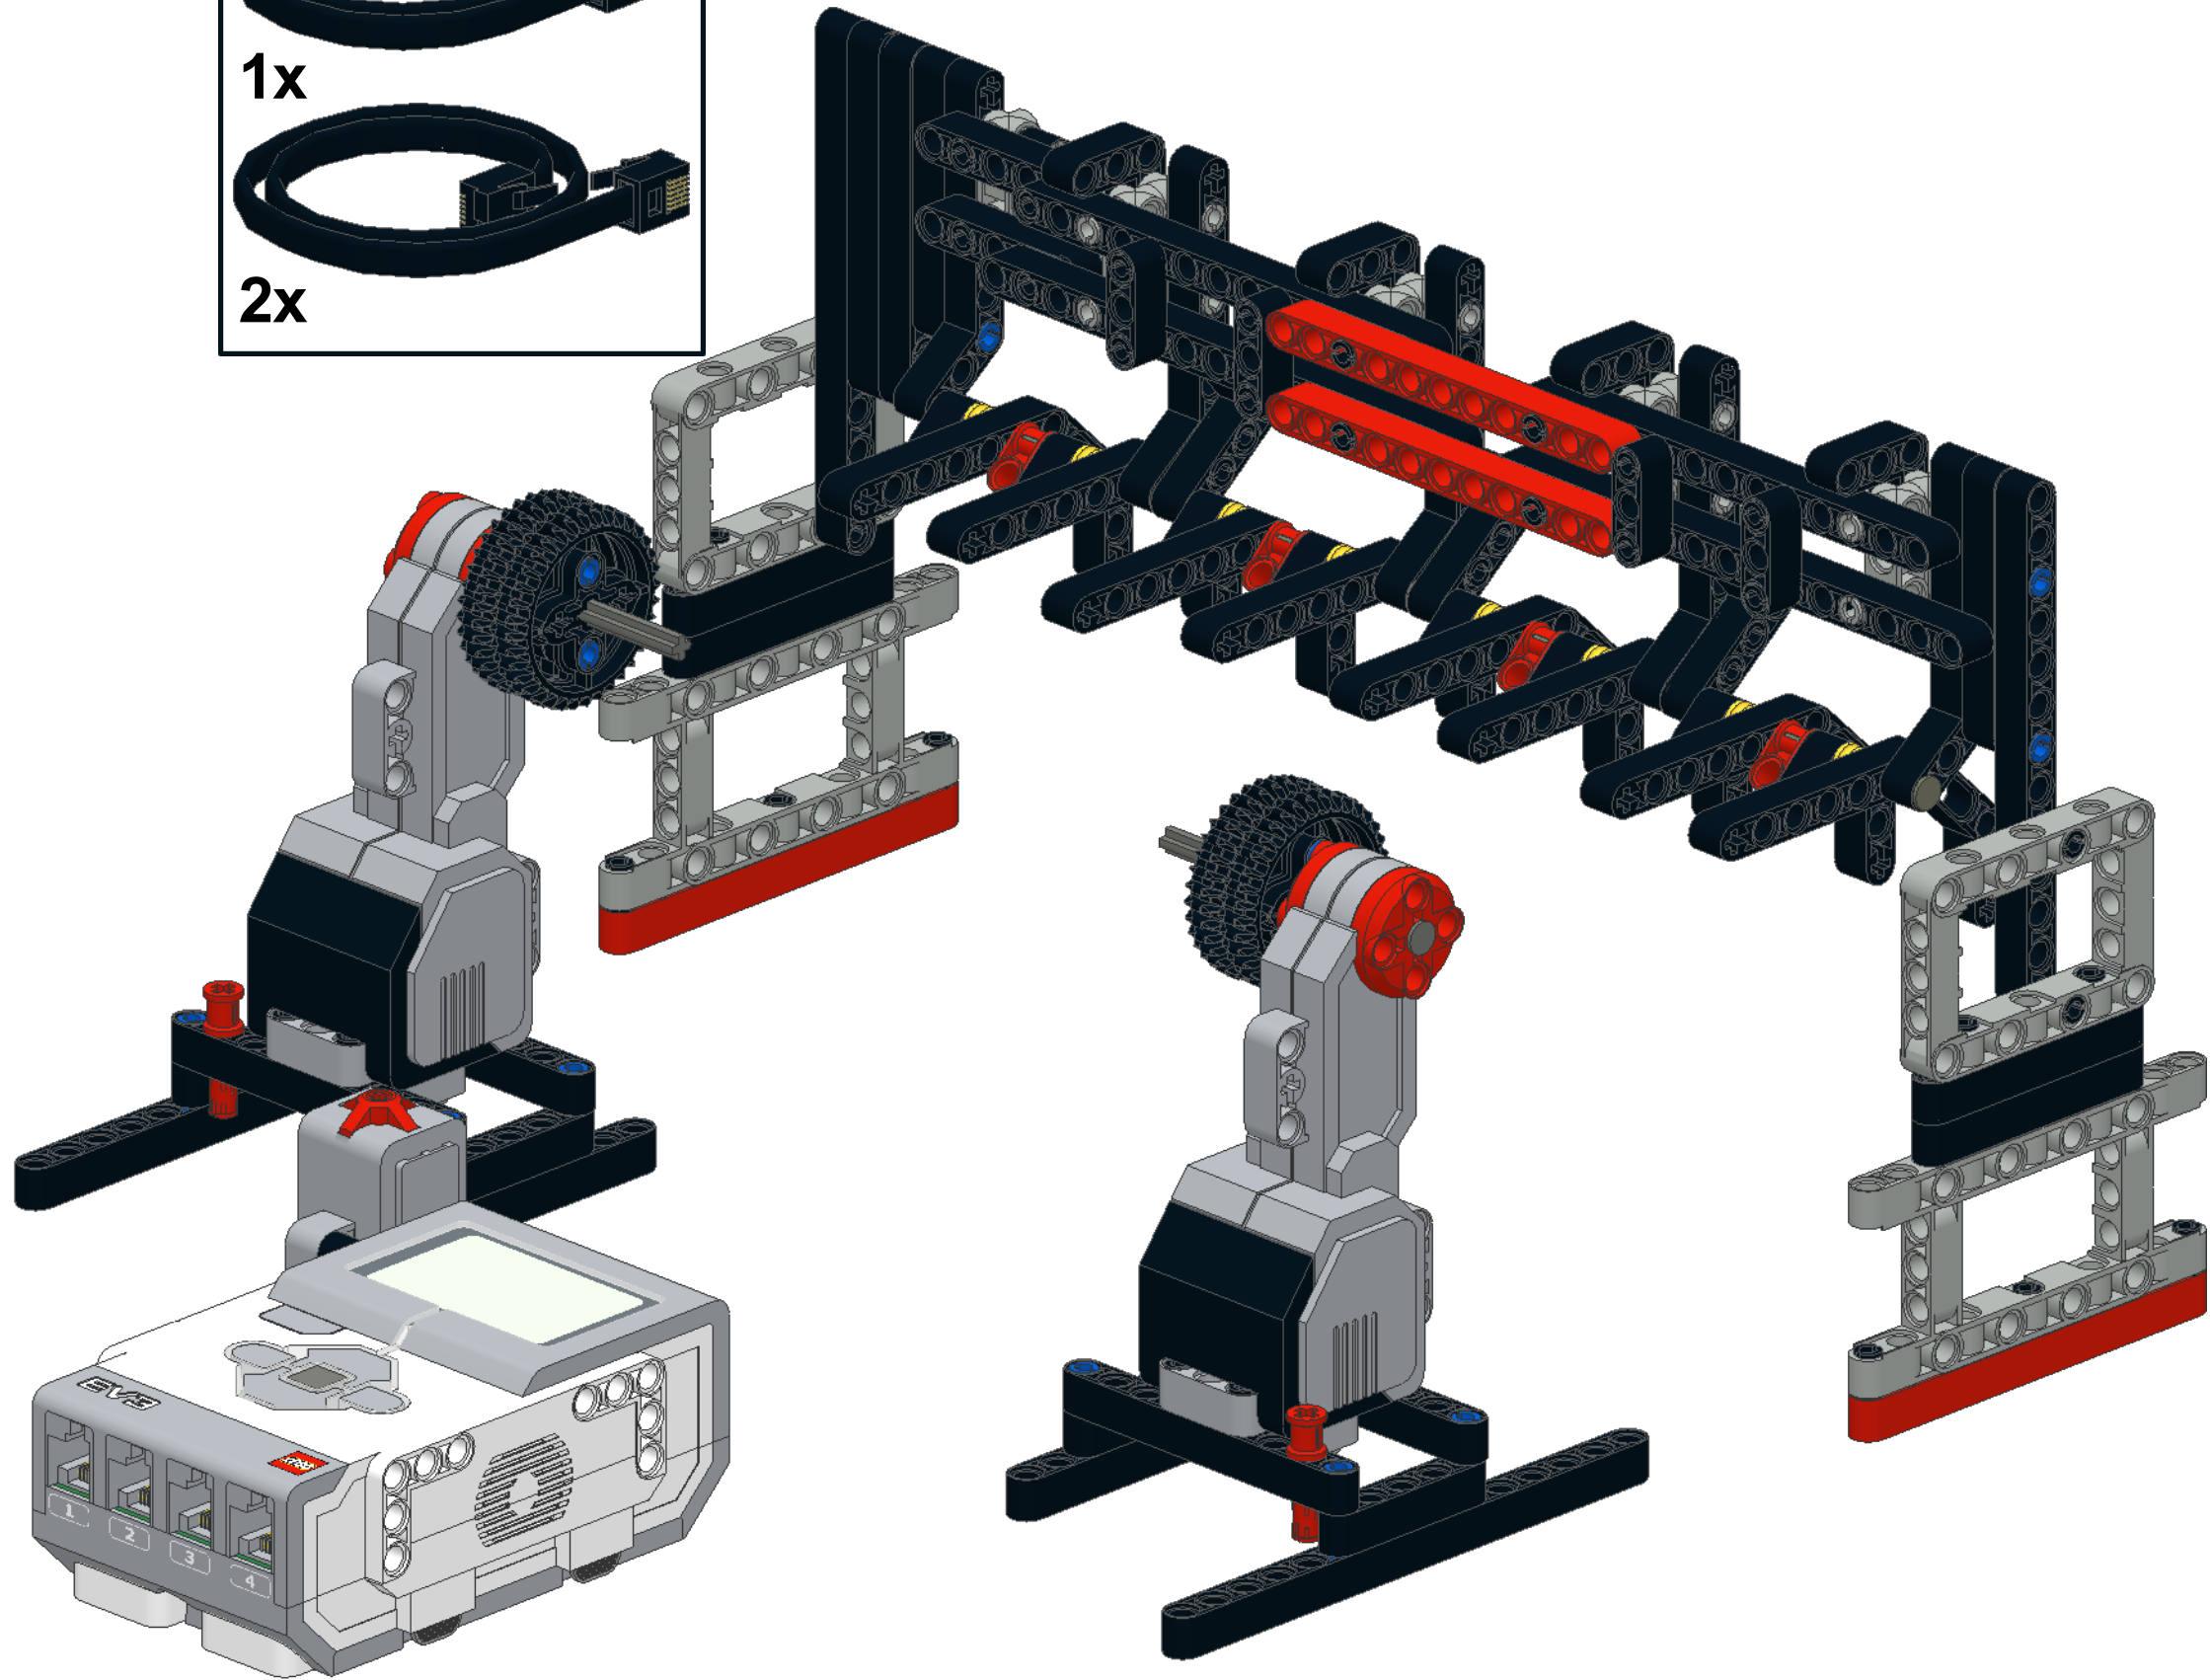

30

31

32

33

34

35

36

37

Port 1 connects to Touch Sensor

Port A connects to Right Motor

Port D connects to Left Motor

For additional instructions, view this video: <https://youtu.be/5T1s9y-ikFg>

Parts List